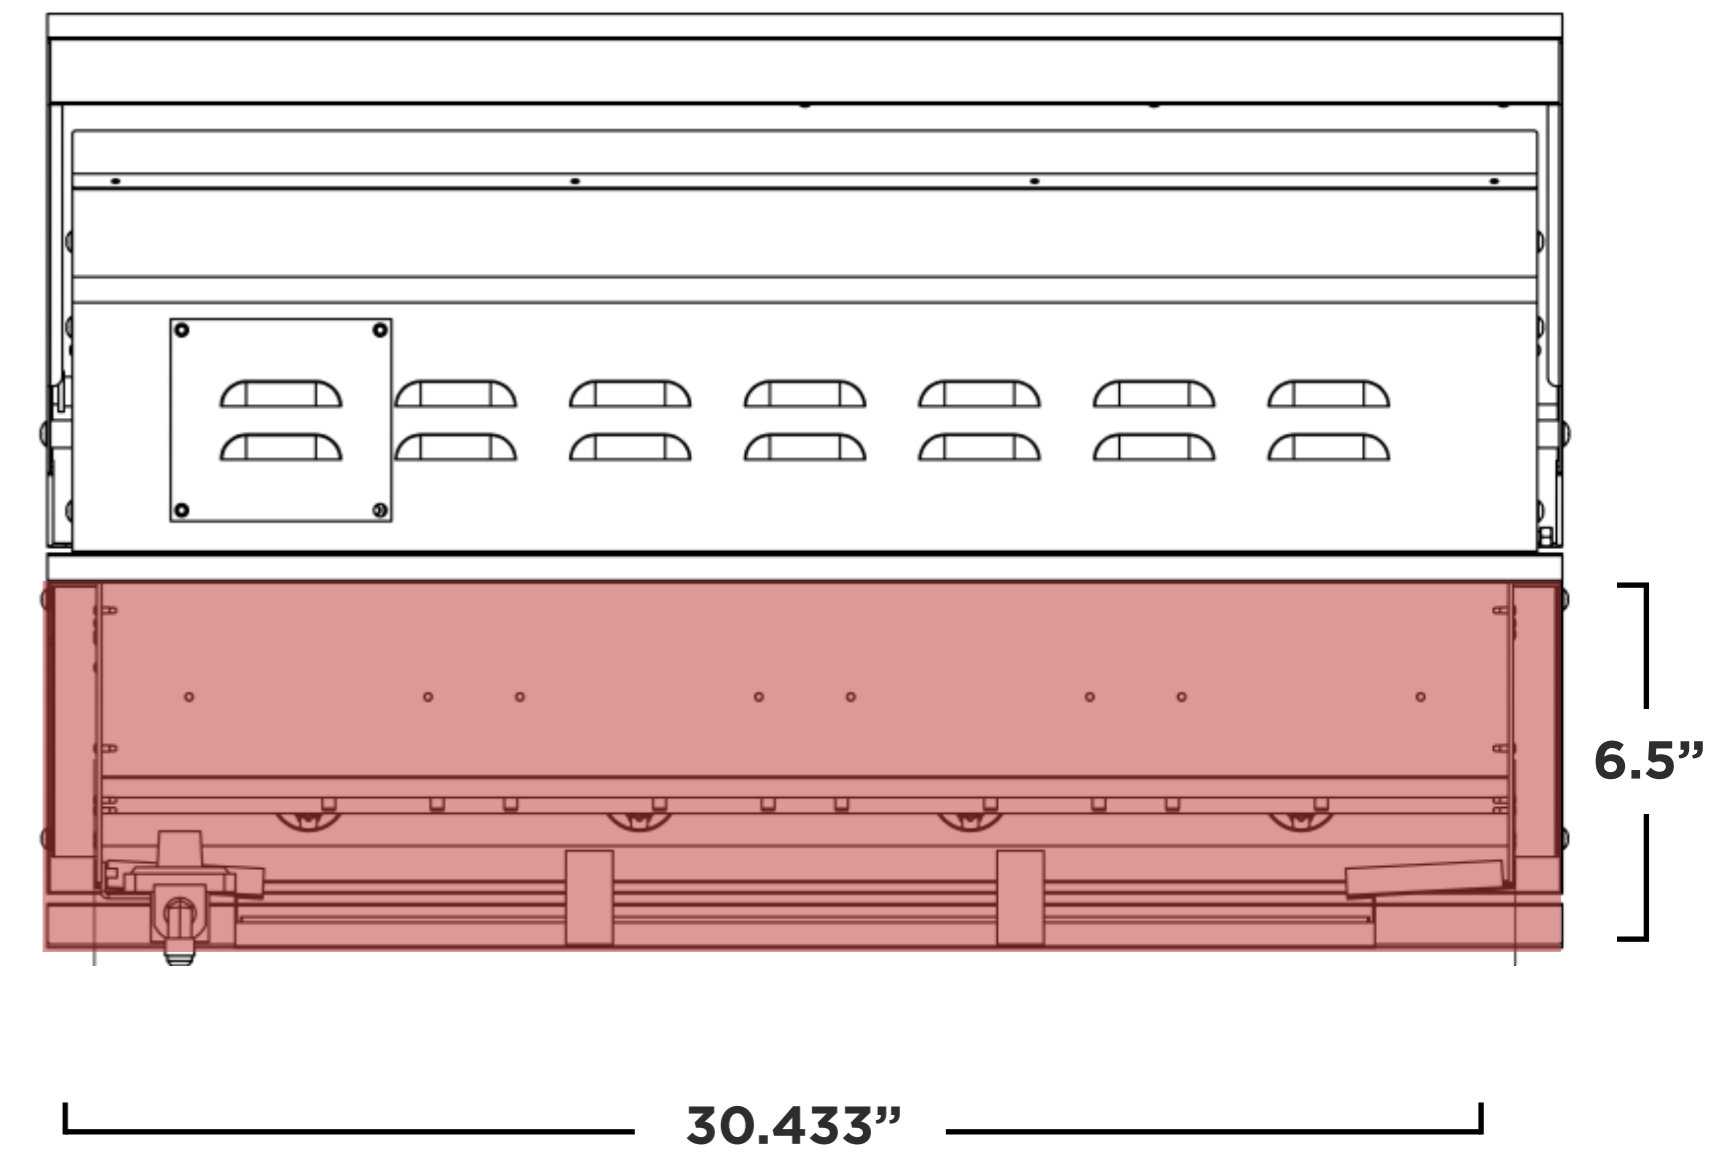

SUMMERSET
PROFESSIONAL GRILLS

32" - Sizzler

Model	SIZ32
Cutout Dimensions**	30.625"W x 8.5"H x 20.75"D
Actual Dimensions	32.441"W x 20"H x 25.5"D
Material	#443 Stainless Steel
Burner Count	4 Main Burner
Total BTU	63,000 BTU
Total Cooking Surface	795 sq. in.
Electical Supply	N/A
Gas Inlet NG	3/8" NPT Female Regulator
Gas Inlet LP	3/8" NPT Male Fitting
Power Cord Length	N/A

Front

Rear

Side

NOTES

Cutout Dimensions **
30.625"W x 8.5"H x 20.75"D

Island Top View

Countertop Notch
Cutout Dimension

Island Front View

Manufacturer Suggested Cutout Dimensions ()**