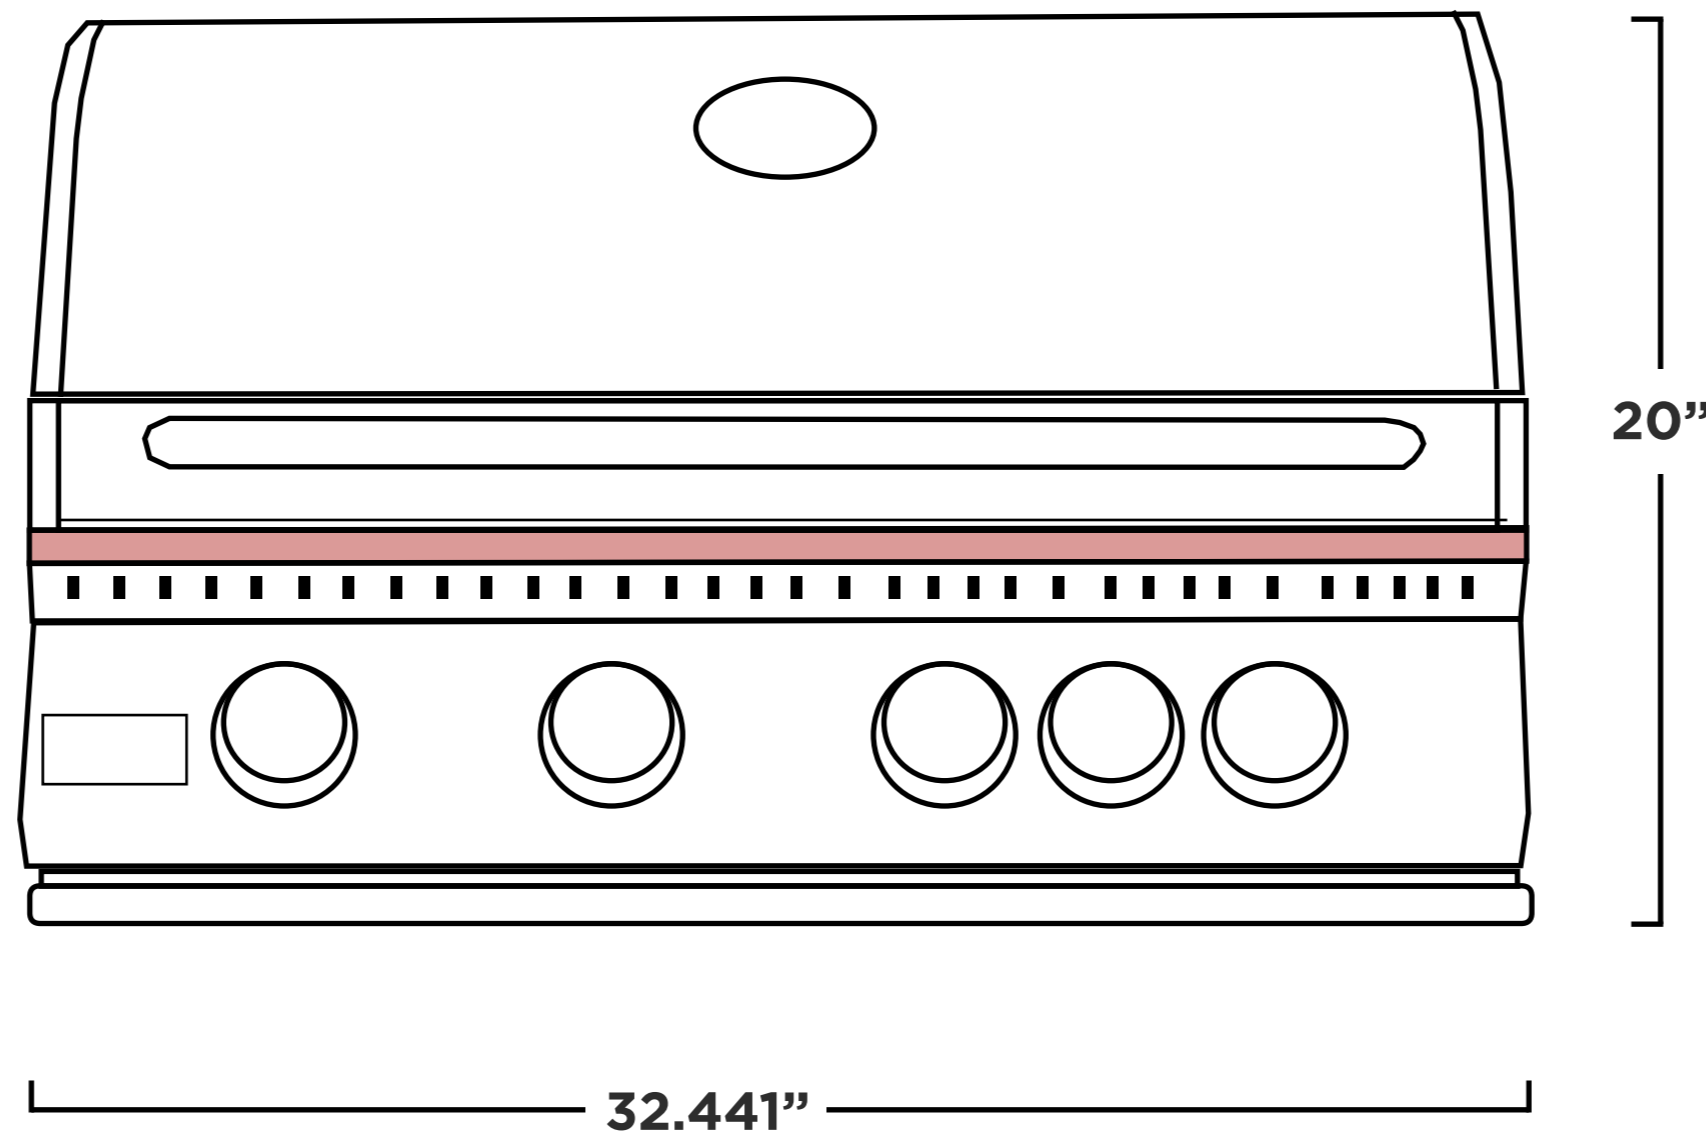

SUMMERSET
PROFESSIONAL GRILLS

32" - Sizzler

Model	SIZ32
Cutout Dimensions**	30.625"W x 8.5"H x 20.75"D
Actual Dimensions	32.441"W x 20"H x 25.5"D
Material	#443 Stainless Steel
Burner Count	4 Main Burner
Total BTU	63,000 BTU
Total Cooking Surface	795 sq. in.
Electical Supply	N/A
Gas Inlet NG	3/8" NPT Female Regulator
Gas Inlet LP	3/8" NPT Male Fitting
Power Cord Length	N/A

Front

Rear

Side

NOTES

Cutout Dimensions **
30.625"W x 8.5"H x 20.75"D

Island Top View

Countertop Notch
Cutout Dimension

Island Front View

Manufacturer Suggested Cutout Dimensions ()**