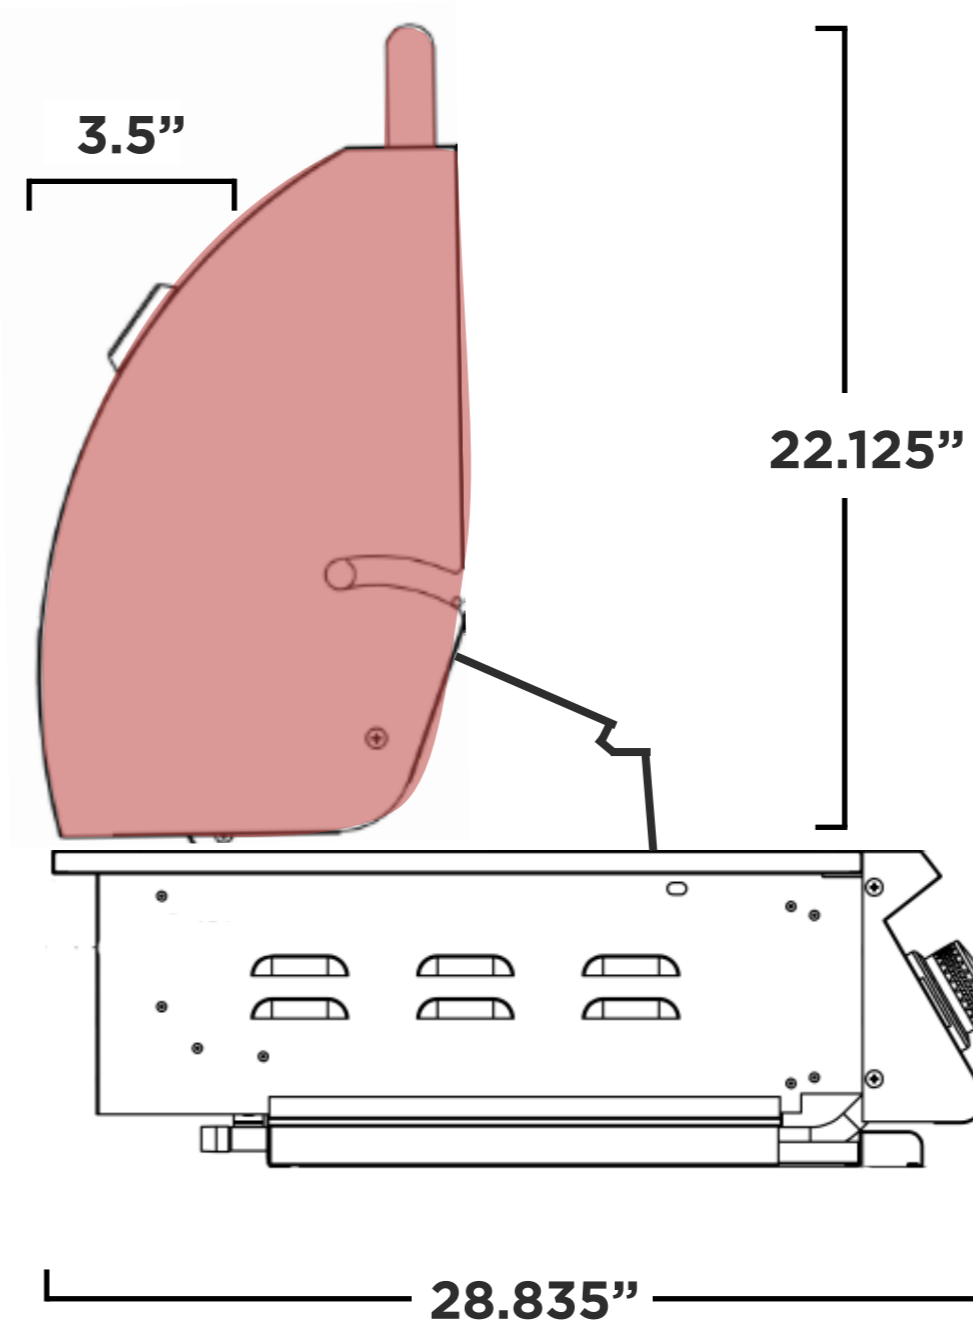

SUMMERSET
PROFESSIONAL GRILLS

32" - Sizzler

Model	SIZ32
Cutout Dimensions**	30.625"W x 8.5"H x 20.75"D
Actual Dimensions	32.441"W x 20"H x 25.5"D
Material	#443 Stainless Steel
Burner Count	4 Main Burner
Total BTU	63,000 BTU
Total Cooking Surface	795 sq. in.
Electical Supply	N/A
Gas Inlet NG	3/8" NPT Female Regulator
Gas Inlet LP	3/8" NPT Male Fitting
Power Cord Length	N/A

Front

Rear

Side

NOTES

Cutout Dimensions **
30.625"W x 8.5"H x 20.75"D

Island Top View

Countertop Notch
Cutout Dimension

Island Front View

Manufacturer Suggested Cutout Dimensions ()**