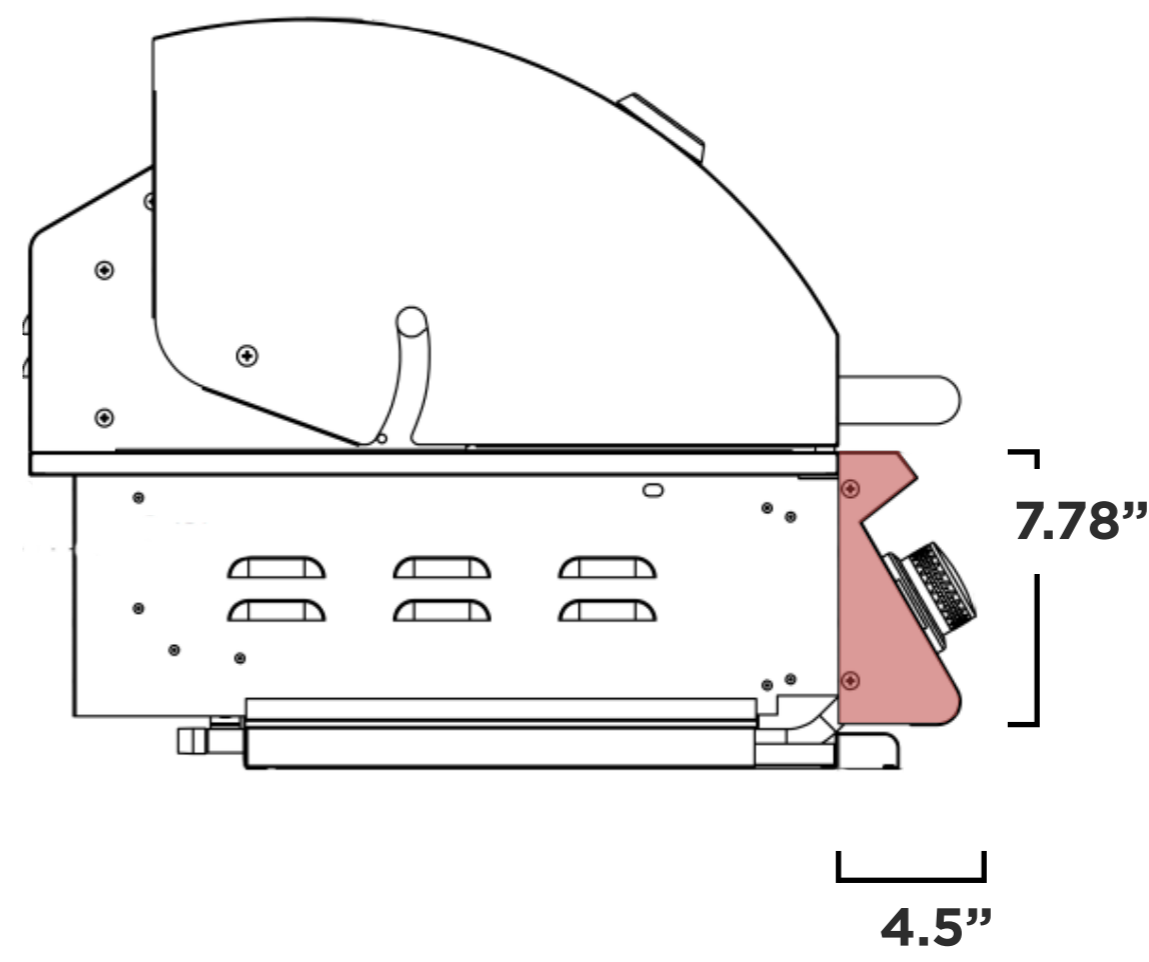

SUMMERSET
PROFESSIONAL GRILLS

32" - Sizzler

Model	SIZ32
Cutout Dimensions**	30.625"W x 8.5"H x 20.75"D
Actual Dimensions	32.441"W x 20"H x 25.5"D
Material	#443 Stainless Steel
Burner Count	4 Main Burner
Total BTU	63,000 BTU
Total Cooking Surface	795 sq. in.
Electical Supply	N/A
Gas Inlet NG	3/8" NPT Female Regulator
Gas Inlet LP	3/8" NPT Male Fitting
Power Cord Length	N/A

Front

Rear

Side

NOTES

Cutout Dimensions **
30.625"W x 8.5"H x 20.75"D

Island Top View

Countertop Notch
Cutout Dimension

Island Front View

Manufacturer Suggested Cutout Dimensions ()**