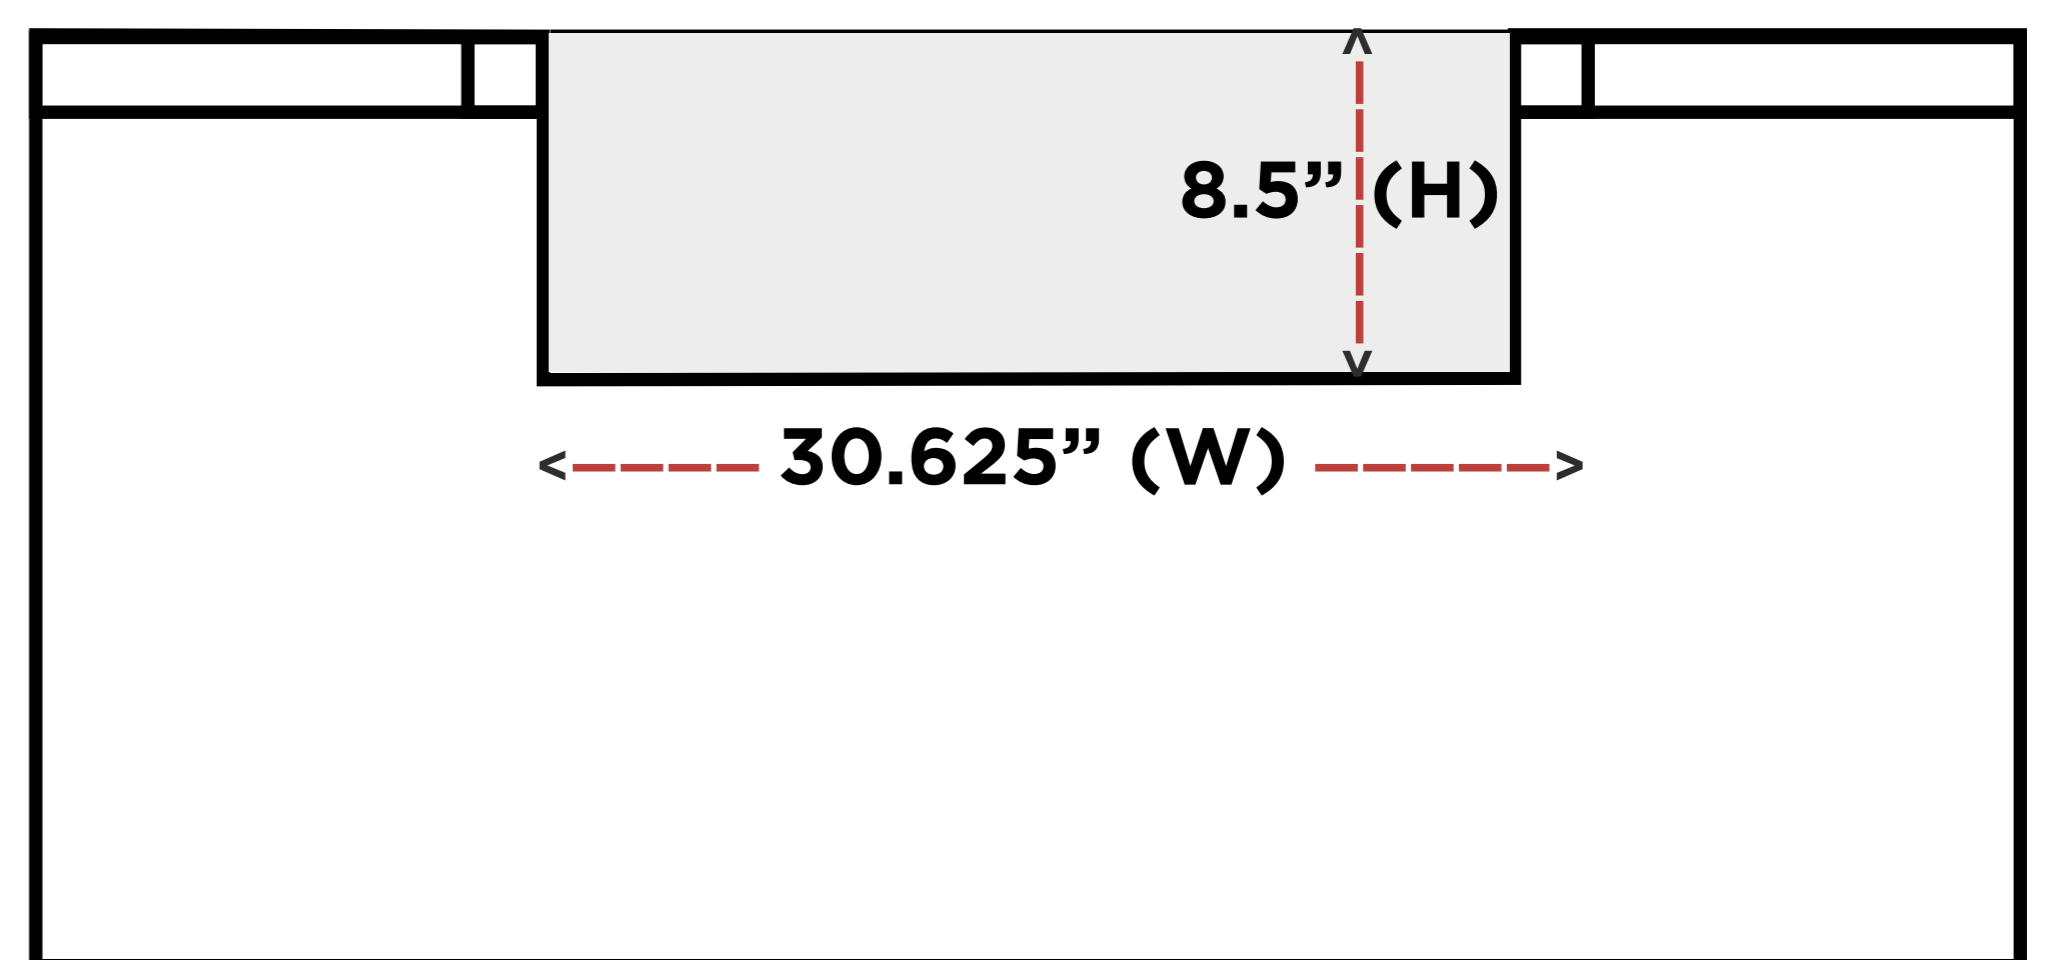

SUMMERSET
PROFESSIONAL GRILLS

32" - Sizzler

Model	SIZ32
Cutout Dimensions**	30.625"W x 8.5"H x 20.75"D
Actual Dimensions	32.441"W x 20"H x 25.5"D
Material	#443 Stainless Steel
Burner Count	4 Main Burner
Total BTU	63,000 BTU
Total Cooking Surface	795 sq. in.
Electical Supply	N/A
Gas Inlet NG	3/8" NPT Female Regulator
Gas Inlet LP	3/8" NPT Male Fitting
Power Cord Length	N/A

Front

Rear

Side

NOTES

Cutout Dimensions **
30.625"W x 8.5"H x 20.75"D

Island Top View

Countertop Notch
Cutout Dimension

Island Front View

Manufacturer Suggested Cutout Dimensions ()**