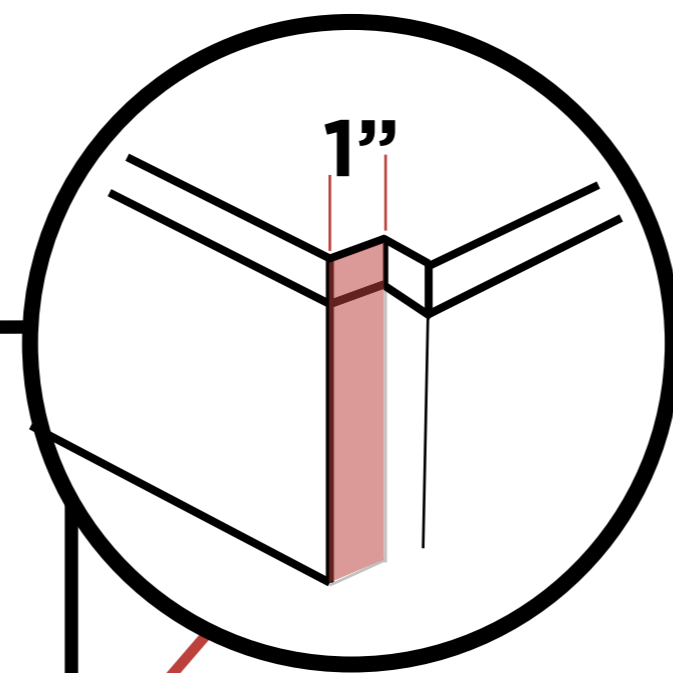

SUMMERSET
PROFESSIONAL GRILLS

32" - Sizzler

Model	SIZ32
Cutout Dimensions**	30.625"W x 8.5"H x 20.75"D
Actual Dimensions	32.441"W x 20"H x 25.5"D
Material	#443 Stainless Steel
Burner Count	4 Main Burner
Total BTU	63,000 BTU
Total Cooking Surface	795 sq. in.
Electical Supply	N/A
Gas Inlet NG	3/8" NPT Female Regulator
Gas Inlet LP	3/8" NPT Male Fitting
Power Cord Length	N/A

Front

Rear

Side

NOTES

Cutout Dimensions **
30.625"W x 8.5"H x 20.75"D

Island Top View

Countertop Notch
Cutout Dimension

Island Front View

Manufacturer Suggested Cutout Dimensions ()**