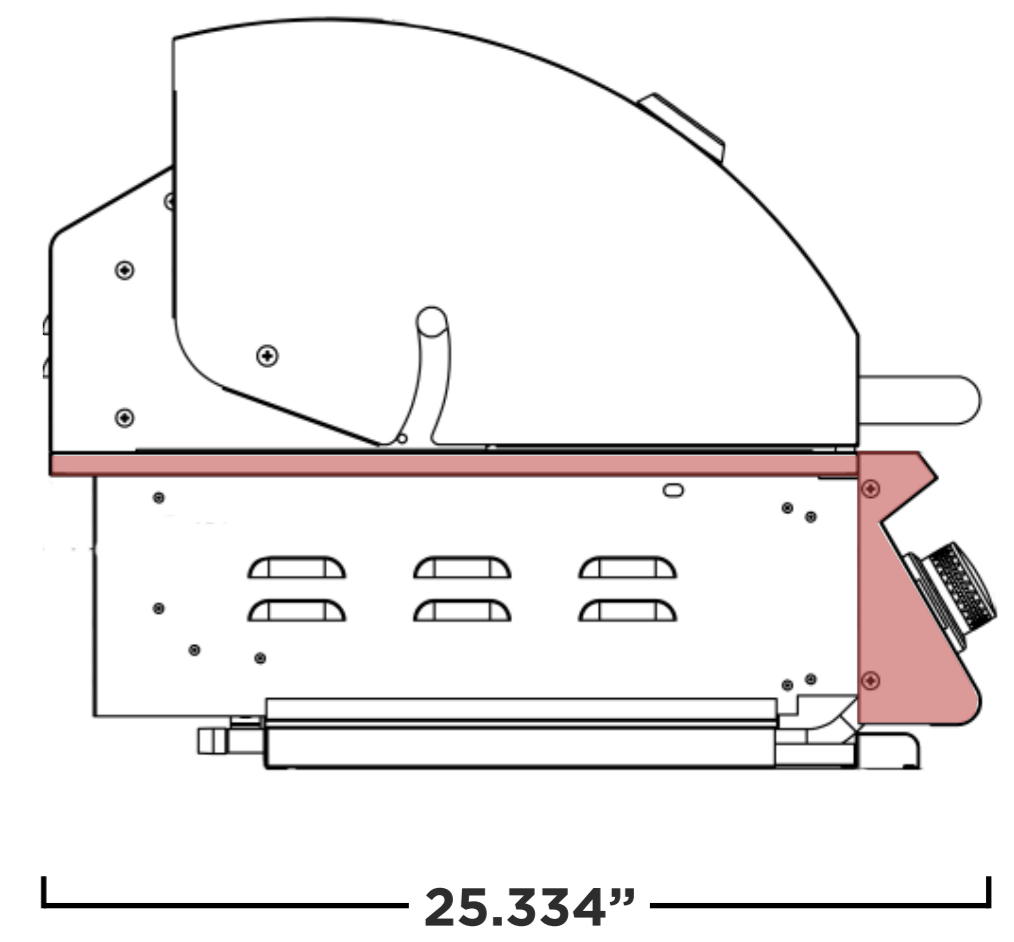

SUMMERSET
PROFESSIONAL GRILLS

32" - Sizzler

Model	SIZ32
Cutout Dimensions**	30.625"W x 8.5"H x 20.75"D
Actual Dimensions	32.441"W x 20"H x 25.5"D
Material	#443 Stainless Steel
Burner Count	4 Main Burner
Total BTU	63,000 BTU
Total Cooking Surface	795 sq. in.
Electical Supply	N/A
Gas Inlet NG	3/8" NPT Female Regulator
Gas Inlet LP	3/8" NPT Male Fitting
Power Cord Length	N/A

Front

Rear

Side

NOTES

Cutout Dimensions **
30.625"W x 8.5"H x 20.75"D

Island Top View

Countertop Notch
Cutout Dimension

Island Front View

Manufacturer Suggested Cutout Dimensions ()**