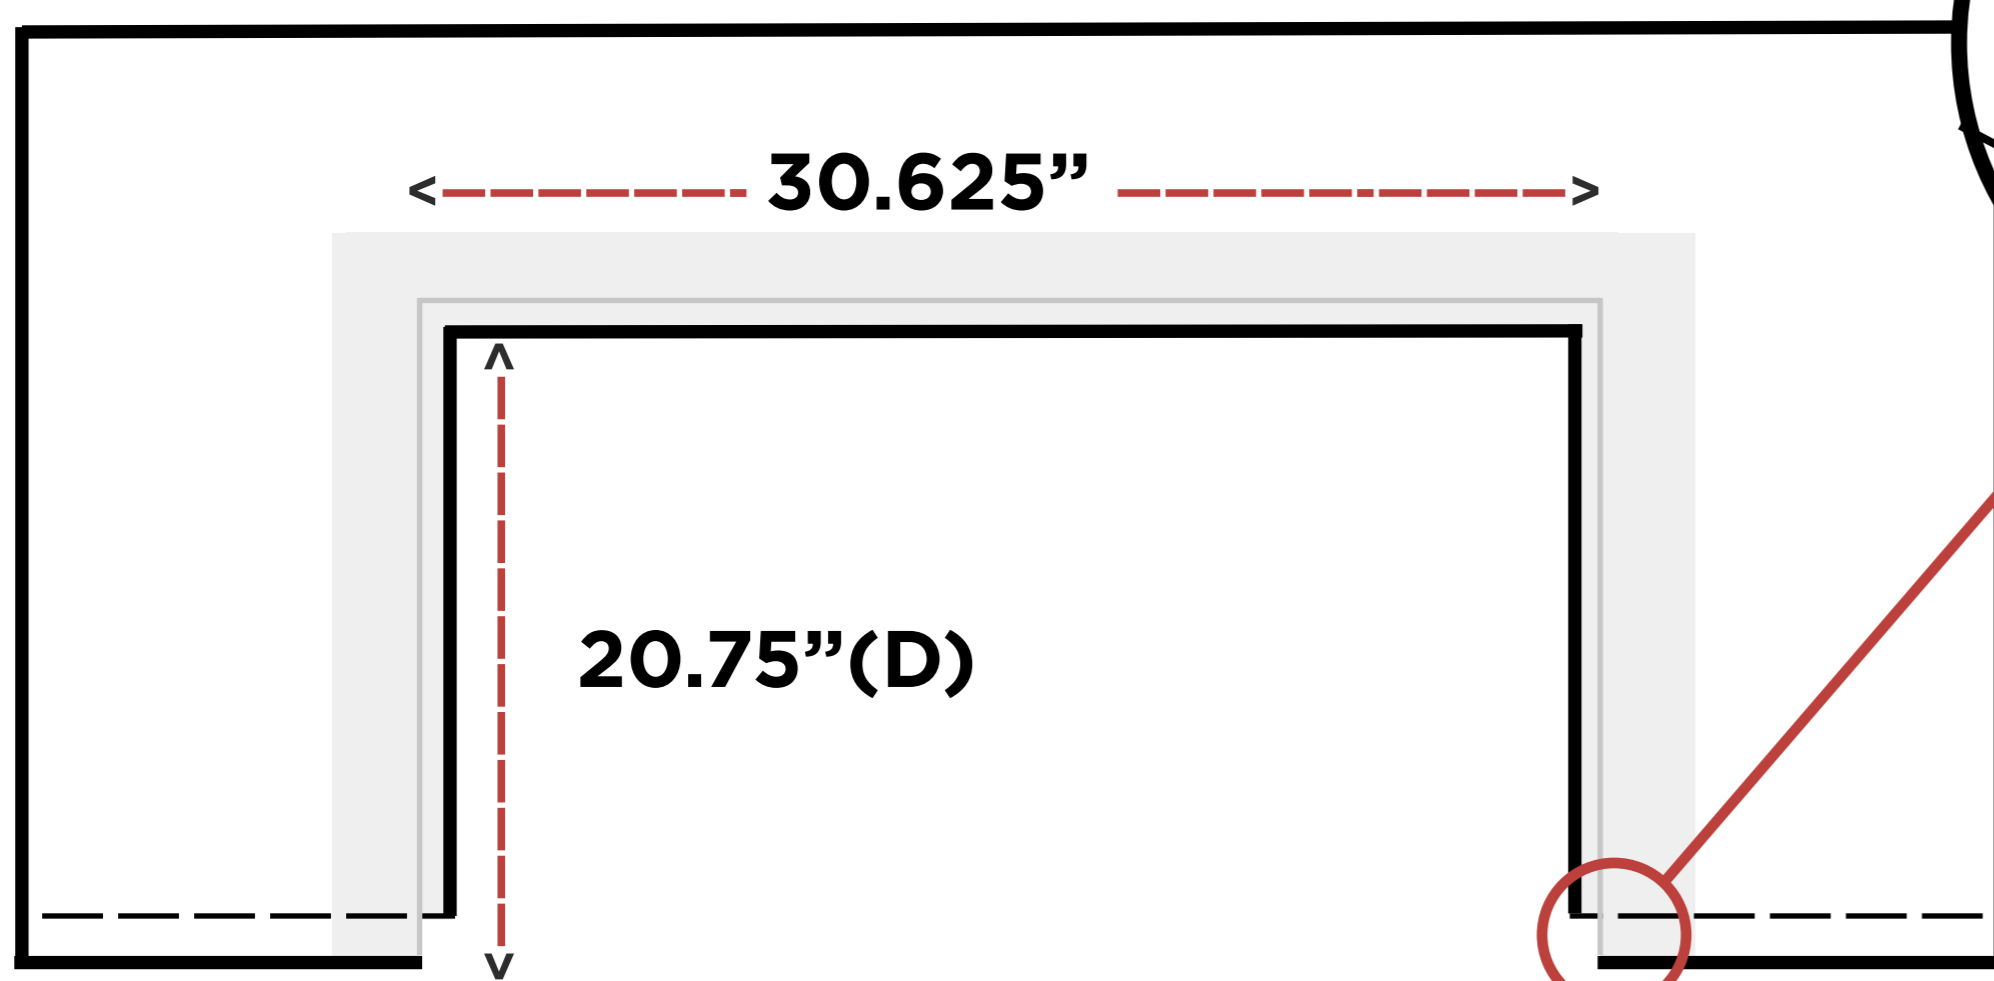

SUMMERSET
PROFESSIONAL GRILLS

32" - Sizzler

Model	SIZ32
Cutout Dimensions**	30.625"W x 8.5"H x 20.75"D
Actual Dimensions	32.441"W x 20"H x 25.5"D
Material	#443 Stainless Steel
Burner Count	4 Main Burner
Total BTU	63,000 BTU
Total Cooking Surface	795 sq. in.
Electical Supply	N/A
Gas Inlet NG	3/8" NPT Female Regulator
Gas Inlet LP	3/8" NPT Male Fitting
Power Cord Length	N/A

Front

Rear

Side

NOTES

Cutout Dimensions **
30.625"W x 8.5"H x 20.75"D

Island Top View

Countertop Notch
Cutout Dimension

Island Front View

Manufacturer Suggested Cutout Dimensions ()**