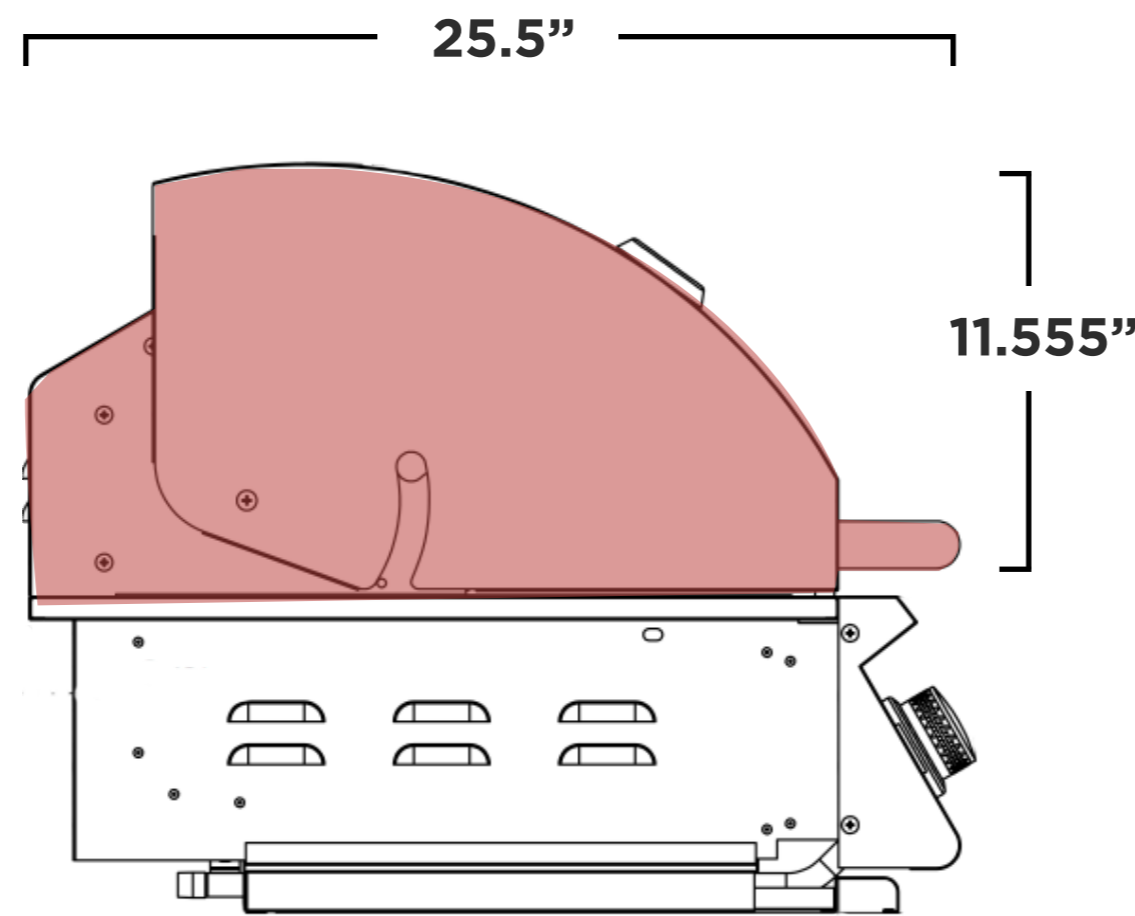

SUMMERSET
PROFESSIONAL GRILLS

32" - Sizzler

Model	SIZ32
Cutout Dimensions**	30.625"W x 8.5"H x 20.75"D
Actual Dimensions	32.441"W x 20"H x 25.5"D
Material	#443 Stainless Steel
Burner Count	4 Main Burner
Total BTU	63,000 BTU
Total Cooking Surface	795 sq. in.
Electical Supply	N/A
Gas Inlet NG	3/8" NPT Female Regulator
Gas Inlet LP	3/8" NPT Male Fitting
Power Cord Length	N/A

Front

Rear

Side

NOTES

Cutout Dimensions **
30.625"W x 8.5"H x 20.75"D

Island Top View

Countertop Notch
Cutout Dimension

Island Front View

Manufacturer Suggested Cutout Dimensions ()**