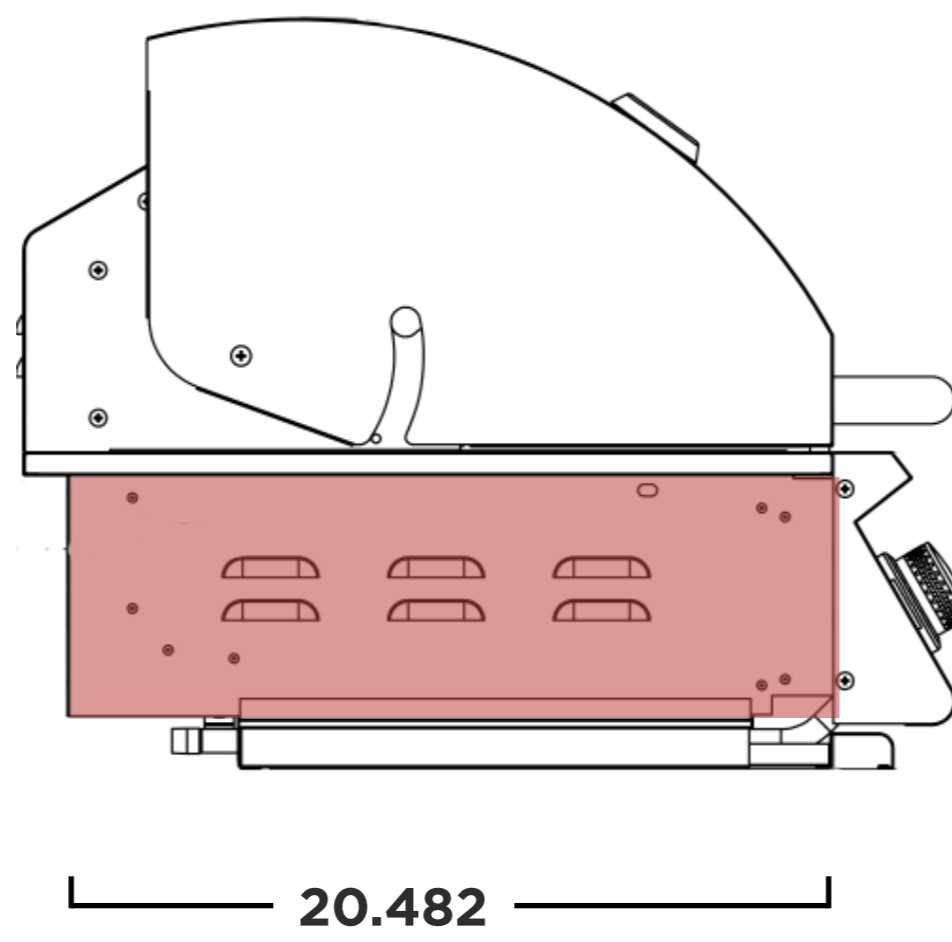

SUMMERSET
PROFESSIONAL GRILLS

32" - Sizzler

Model	SIZ32
Cutout Dimensions**	30.625"W x 8.5"H x 20.75"D
Actual Dimensions	32.441"W x 20"H x 25.5"D
Material	#443 Stainless Steel
Burner Count	4 Main Burner
Total BTU	63,000 BTU
Total Cooking Surface	795 sq. in.
Electical Supply	N/A
Gas Inlet NG	3/8" NPT Female Regulator
Gas Inlet LP	3/8" NPT Male Fitting
Power Cord Length	N/A

Front

Rear

Side

NOTES

Cutout Dimensions **
30.625"W x 8.5"H x 20.75"D

Island Top View

Countertop Notch
Cutout Dimension

Island Front View

Manufacturer Suggested Cutout Dimensions ()**