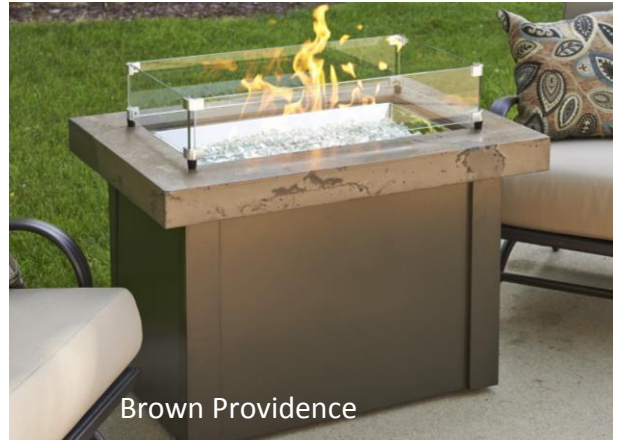

PROVIDENCE COLLECTION

Stainless Steel Providence

Brown Providence

White Providence

MODERN, CLEAN, BEAUTIFUL FIRE

The Providence features a 12x24" Crystal Fire™ Burner for a compact design- perfect for smaller outdoor spaces. This simple, modern design will look great in any outdoor space. Choose between Stainless Steel, White Onyx, or Marbleized Noche.

FEATURES:

- Stainless steel trim top with Black powder coated metal base, White Onyx Supercast™ top with Black powder coated metal base, or Marbleized Noche Supercast™ top with Architectural Bronze powder coated metal base
- Optional glass guard and protective cover
- Grey glass burner cover included
- Access door conceals 20 lb. propane tank in base
- UL Listed. Made in USA

THE OUTDOOR
GREATROOM
COMPANY

sales@outdoorrooms.com | 1.866.303.4028 | outdoorrooms.com

PRODUCT INFORMATION:

ITEM	ITEM CODE	RETAIL PRICE
Providence Fire Pit Table Stainless Steel Brown White	PROV-1224-SS PROV-1224-MNB-K PROV-1224-WO-K	\$999 \$1,699 \$1,749