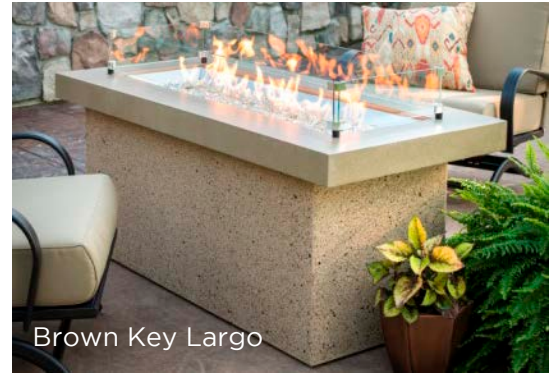

KEY LARGO COLLECTION

Stainless Steel Key Largo with optional glass guard

Brown Key Largo

Grey Key Largo

MODERN BEAUTY

A showcase of fire, the Key Largo fire pits feature beautiful, glowing fire that dances atop a bed of fire glass. The focal point of the design is a striking 12”x42” Stainless Steel Crystal Fire Burner. This simple, modern design will look great in any outdoor space.

FEATURES:

- Stainless Steel trim or Polished Midnight Mist Supercast with Black Feck stucco base, or Serengeti stucco base with Polished Brown Supercast top
- Exterior grade frame and stucco finish base
- Grey glass burner cover included
- Optional glass guard and protective cover
- Access door conceals 20 lb. propane tank in base
- UL listed. Made in USA