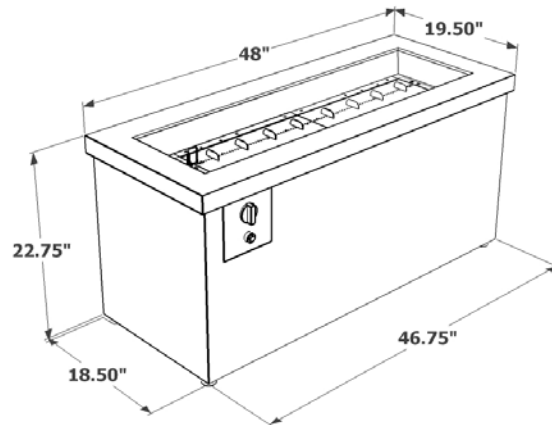

OPTIONAL ACCESSORIES:

ITEM	ITEM CODE	RETAIL PRICE
Glass Guard	GLASS-GUARD-1242	\$249
Protective Cover KL-1242-SS KL-1242-MM KL-1242-BRN	CVR5020 CVR5427 CVR5427	\$59 \$69 \$69

DIMENSIONS:

KL-1242-BRN
KL-1242-MM