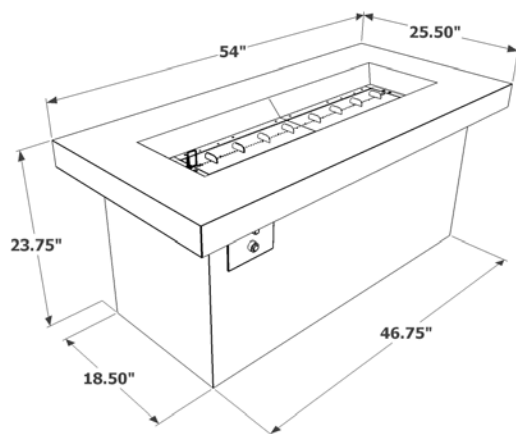

OPTIONAL ACCESSORIES:

ITEM	ITEM CODE	RETAIL PRICE
Glass Guard	GLASS-GUARD-1242	\$249
Protective Cover KL-1242-SS KL-1242-MM KL-1242-BRN	CVR5020 CVR5427 CVR5427	\$59 \$69 \$69

DIMENSIONS:

KL-1242-BRN
KL-1242-MM