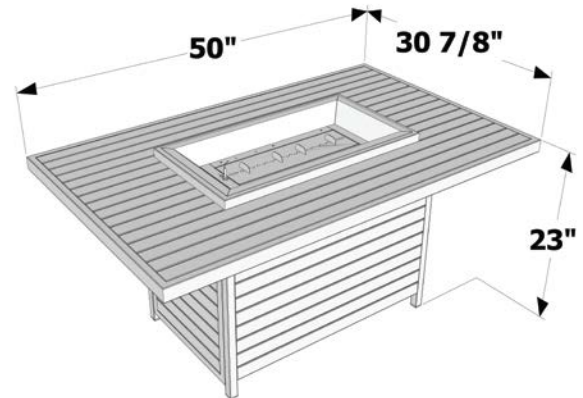

PRODUCT INFORMATION:

ITEM	ITEM CODE	RETAIL PRICE
Kenwood Linear Dining	KW-1242-K	$2999
Kenwood Rectangular Chat	KW-1224-K	$999

OPTIONAL ACCESSORIES:

ITEM	ITEM CODE	RETAIL PRICE
Glass Guard KW-1242-K KW-1224-K	GLASS GUARD-1242 GLASS GUARD-1224	$249 $199
Protective Cover KW-1242-K KW-1224-K	CVR8355 CVR5132	$99 $59
Kenwood Bench Long Short	KW-LB KW-SB	$449 $249

DIMENSIONS:

KW-1224-K