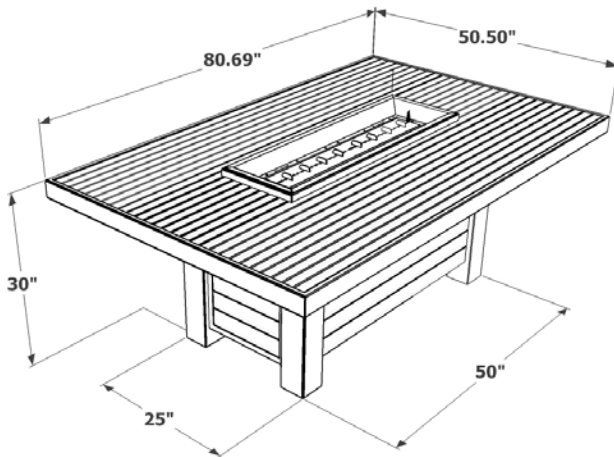

PRODUCT INFORMATION:

ITEM	ITEM CODE	RETAIL PRICE
Kenwood Linear Dining	KW-1242-K	$2999
Kenwood Rectangular Chat	KW-1224-K	$999

OPTIONAL ACCESSORIES:

ITEM	ITEM CODE	RETAIL PRICE
Glass Guard KW-1242-K KW-1224-K	GLASS GUARD-1242 GLASS GUARD-1224	$249 $199
Protective Cover KW-1242-K KW-1224-K	CVR8355 CVR5132	$99 $59
Kenwood Bench Long Short	KW-LB KW-SB	$449 $249

DIMENSIONS:

KW-1242-K