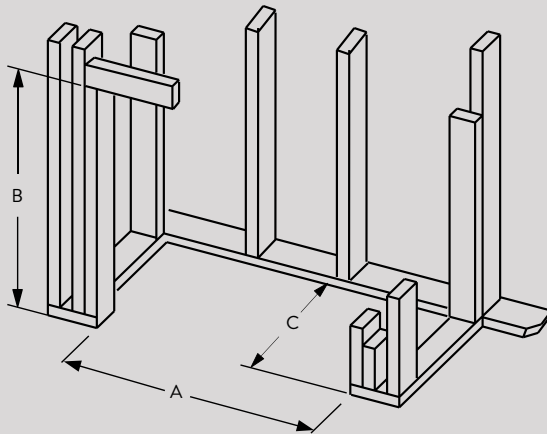

Red Herringbone Ceramic Fiber Liner

Buff Rustic Stacked Ceramic Fiber Liner

Buff Herringbone Ceramic Fiber Liner

FLAT WALL FRAMING SPECIFICATIONS

MONTEBELLO DLX 40 MONTEBELLO DLX 45

A	50-3/4"	56-7/8"
B	45"	50"
C	26"	26"

CORNER FRAMING SPECIFICATIONS

MONTEBELLO DLX 40 MONTEBELLO DLX 45

D	50-5/8"	56-3/4"
E	83-5/8"	89-7/8"
F	41-7/8"	44-7/8"
G	59-1/8"	63-1/2"

IMPORTANT NOTES:

As with any fireplace, this appliance is extremely hot during operation. Read and understand all operating instructions before using this appliance. For further information, consult your dealer.