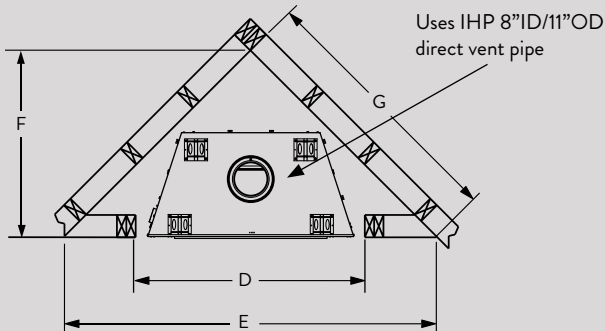

Red Herringbone Ceramic Fiber Liner

Buff Rustic Stacked Ceramic Fiber Liner

Buff Herringbone Ceramic Fiber Liner

FLAT WALL FRAMING SPECIFICATIONS

MONTEBELLO DLX 40 MONTEBELLO DLX 45

A	50-3/4"	56-7/8"
B	45"	50"
C	26"	26"

CORNER FRAMING SPECIFICATIONS

MONTEBELLO DLX 40 MONTEBELLO DLX 45

D	50-5/8"	56-3/4"
E	83-5/8"	89-7/8"
F	41-7/8"	44-7/8"
G	59-1/8"	63-1/2"

IMPORTANT NOTES:

As with any fireplace, this appliance is extremely hot during operation. Read and understand all operating instructions before using this appliance. For further information, consult your dealer.