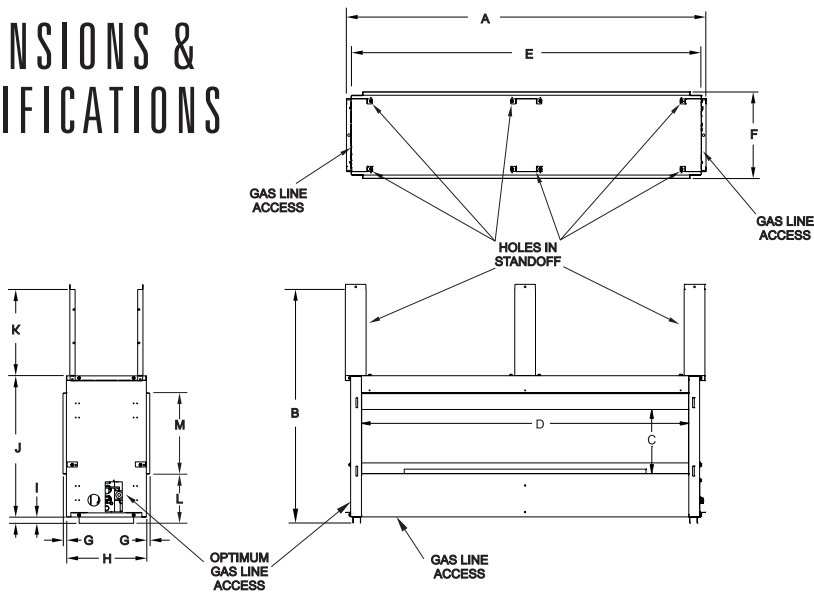

DIMENSIONS & SPECIFICATIONS

Also available in 60-inch and 72-inch models.
Ask your dealer for details.

MODEL	BTU	A	B	C	D	E	F	G	H	I	J	K	L
VFLL38FP*	35,000	43 1/4	35	12 1/16	38 1/4	41 5/8	11 1/2	1/2	10 15/16	15/16	21 1/8	13	7 7/16
VFLL48FP	40,000	53 3/4	35	12 1/16	48	51 3/8	11 1/2	1/2	10 15/16	15/16	21 1/8	13	7 7/16
VFLL48SP	40,000	52 3/4	35	12 1/16	48	51 3/8	12 11/16	1/2	11 13/16	15/16	21 1/8	13	7 7/16
VFLZ48SP	40,000	52 3/4	35	12 1/16	48	51 3/8	12 11/16	1/2	11 13/16	15/16	21 1/8	13	7 7/16

measurements given in inches

*Also available in 25,000 Btu model.

FRAMING DIMENSIONS

SINGLE-SIDED FIREPLACES

	38-inch models	48-inch models
A	43 1/2	53
B	35 1/4	35 1/4
C	13 3/4	12 1/4

measurements given in inches