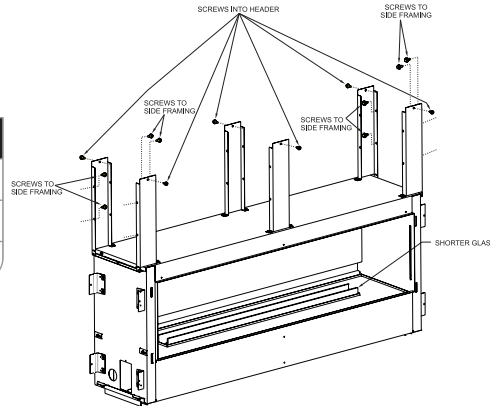

measurements given in inches

*Also available in 25,000 Btu model.

FRAMING DIMENSIONS

SINGLE-SIDED FIREPLACES

	38-inch models	48-inch models
A	43 1/2	53
B	35 1/4	35 1/4
C	13 3/4	12 1/4

measurements given in inches