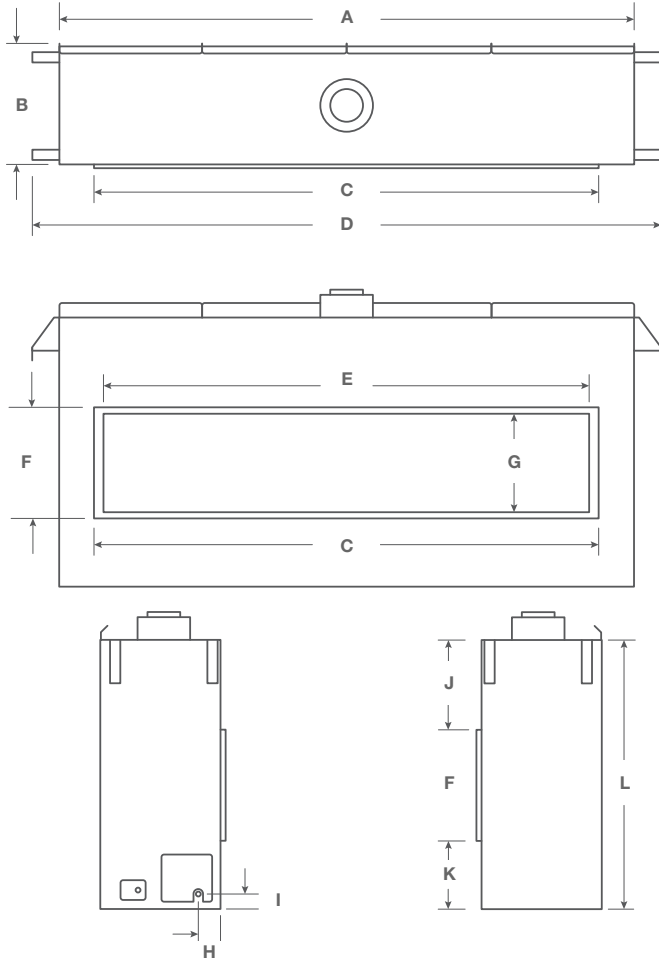

Cool Wall Advantage Dimensions

Vertical sidewall kit louver dimensions

TV KIT DIMENSIONS

	A	B	C	D	E	F	G	H	I	J
36"	1/2"	39 13/16"	38 7/8"	3"	1 1/2"	N/A	2"	9 5/16"	N/A	7 1/16"
48"	1/2"	51 7/8"	50 7/8"	3"	1 1/2"	30 1/2"	2"	9 5/16"	21"	7 1/16"
63"	1/2"	66 1/16"	65 1/16"	3"	1 1/2"	30"	2"	9 5/16"	21"	6 5/16"
72"	1/2"	75 13/16"	74 13/16"	3"	1 1/2"	39 7/16"	2"	9 5/16"	21"	7 1/16"

Top mounting flange on 63" kit attaches to front face of 2x4 rather than back
36" size features 2 venting holes, stabilizers are not needed for install

Horizontal sidewall kit louver dimensions

Cool Wall Advantage Framing Dimensions

36" size features 2 venting holes

Sidewall kit plenum dimensions

1	Non combustible framing
2	Cool Wall Advantage opening
3	2x4 on edge
4	Main vent
5	5" venting

Distinction Series Dimensions

Single sided dimensions

D3615 SINGLE SIDED DIMENSIONS											
A	B	C	D	E	F	G	H	I	J	K	L
51 ⁷ / ₈	17 ³ / ₈	40 ³ / ₄	N/A	36	17	15	7	2 ³ / ₈	13 ³ / ₈	10 ³ / ₈	41

D4815 SINGLE SIDED DIMENSIONS											
A	B	C	D	E	F	G	H	I	J	K	L
63 ⁷ / ₈	17 ³ / ₈	52 ¹³ / ₁₆	71 ³ / ₄	49 ⁷ / ₈	17	15	3 ³ / ₈	2 ¹ / ₂	13 ³ / ₈	10 ³ / ₈	41