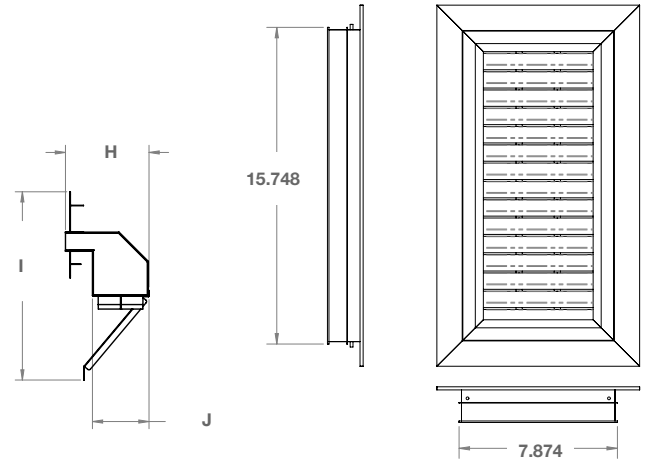

Cool Wall Advantage Dimensions

Vertical sidewall kit louver dimensions

TV KIT DIMENSIONS

	A	B	C	D	E	F	G	H	I	J
36"	1/2"	39 13/16"	38 7/8"	3"	1 1/2"	N/A	2"	9 5/16"	N/A	7 1/16"
48"	1/2"	51 7/8"	50 7/8"	3"	1 1/2"	30 1/2"	2"	9 5/16"	21"	7 1/16"
63"	1/2"	66 1/16"	65 1/16"	3"	1 1/2"	30"	2"	9 5/16"	21"	6 5/16"
72"	1/2"	75 13/16"	74 13/16"	3"	1 1/2"	39 7/16"	2"	9 5/16"	21"	7 1/16"