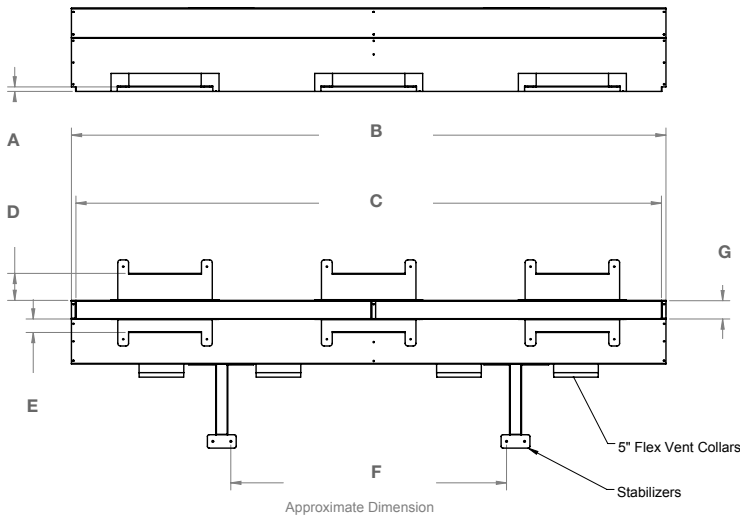

Cool Wall Advantage Dimensions

Vertical sidewall kit louver dimensions

TV KIT DIMENSIONS

	A	B	C	D	E	F	G	H	I	J
36"	1/2"	39 13/16"	38 7/8"	3"	1 1/2"	N/A	2"	9 5/16"	N/A	7 1/16"
48"	1/2"	51 7/8"	50 7/8"	3"	1 1/2"	30 1/2"	2"	9 5/16"	21"	7 1/16"
63"	1/2"	66 1/16"	65 1/16"	3"	1 1/2"	30"	2"	9 5/16"	21"	6 5/16"
72"	1/2"	75 13/16"	74 13/16"	3"	1 1/2"	39 7/16"	2"	9 5/16"	21"	7 1/16"