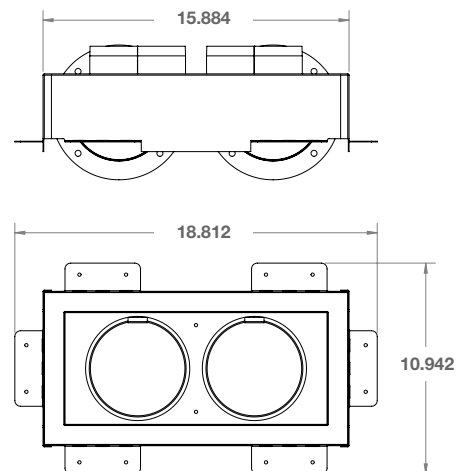

Cool Wall Advantage Dimensions

Vertical sidewall kit louver dimensions

TV KIT DIMENSIONS

	A	B	C	D	E	F	G	H	I	J
36"	1/2"	39 13/16"	38 7/8"	3"	1 1/2"	N/A	2"	9 5/16"	N/A	7 1/16"
48"	1/2"	51 7/8"	50 7/8"	3"	1 1/2"	30 1/2"	2"	9 5/16"	21"	7 1/16"
63"	1/2"	66 1/16"	65 1/16"	3"	1 1/2"	30"	2"	9 5/16"	21"	6 5/16"
72"	1/2"	75 13/16"	74 13/16"	3"	1 1/2"	39 7/16"	2"	9 5/16"	21"	7 1/16"

Top mounting flange on 63" kit attaches to front face of 2x4 rather than back
36" size features 2 venting holes, stabilizers are not needed for install

Horizontal sidewall kit louver dimensions

Cool Wall Advantage Framing Dimensions

36" size features 2 venting holes

Sidewall kit plenum dimensions

1	Non combustible framing
2	Cool Wall Advantage opening
3	2x4 on edge
4	Main vent
5	5" venting

Distinction Series Dimensions

Single sided dimensions