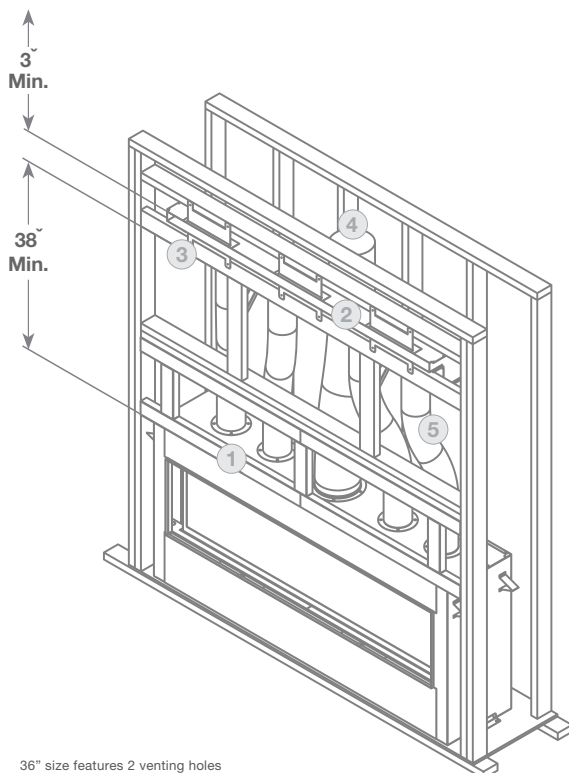

Cool Wall Advantage Dimensions

Vertical sidewall kit louver dimensions

TV KIT DIMENSIONS

	A	B	C	D	E	F	G	H	I	J
36"	1/2"	39 13/16"	38 7/8"	3"	1 1/2"	N/A	2"	9 5/16"	N/A	7 1/16"
48"	1/2"	51 7/8"	50 7/8"	3"	1 1/2"	30 1/2"	2"	9 5/16"	21"	7 1/16"
63"	1/2"	66 1/16"	65 1/16"	3"	1 1/2"	30"	2"	9 5/16"	21"	6 5/16"
72"	1/2"	75 13/16"	74 13/16"	3"	1 1/2"	39 7/16"	2"	9 5/16"	21"	7 1/16"

Top mounting flange on 63" kit attaches to front face of 2x4 rather than back
36" size features 2 venting holes, stabilizers are not needed for install

Horizontal sidewall kit louver dimensions

Cool Wall Advantage Framing Dimensions