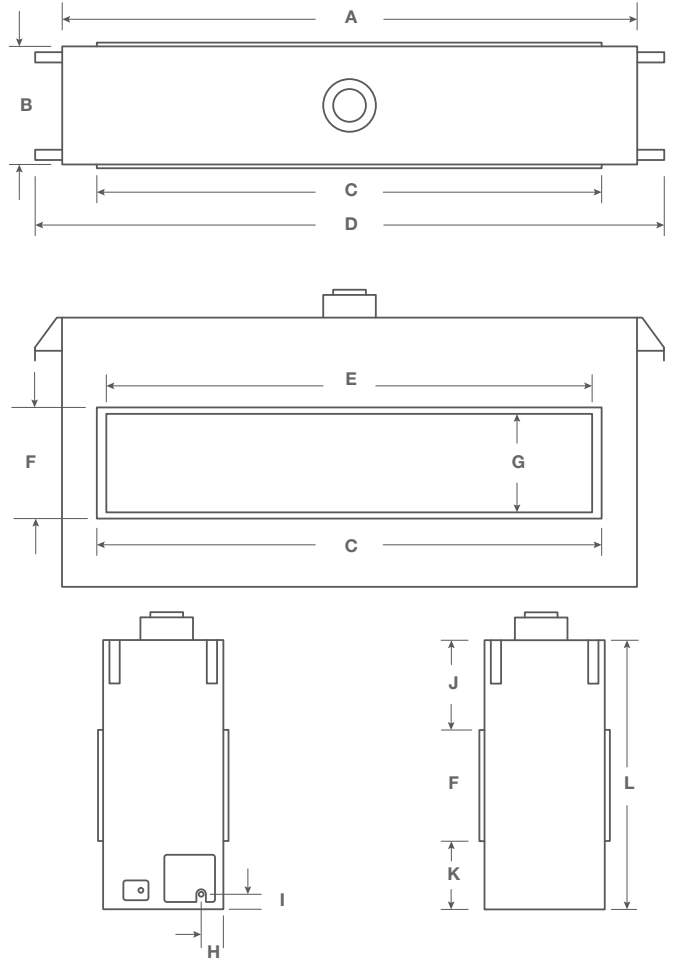

See through dimensions

D3615 SEE THROUGH DIMENSIONS											
A	B	C	D	E	F	G	H	I	J	K	L
51⁷/₈	17³/₈	40³/₄	59³/₄	36	17	15	7	2³/₈	13³/₈	10³/₈	41

D4815 SEE THROUGH DIMENSIONS											
A	B	C	D	E	F	G	H	I	J	K	L
63⁷/₈	17³/₈	52¹³/₁₆	71³/₄	49⁷/₈	17	15	3³/₈	2¹/₂	13³/₈	10³/₈	41

D6315 DL6315 SEE THROUGH DIMENSIONS											
A	B	C	D	E	F	G	H	I	J	K	L
72⁷/₈	18⁷/₁₆	65¹³/₁₆	79¹/₂	64¹/₈	16¹/₈	15⁷/₈	7	2¹/₂	6	10⁷/₈	33³/₁₆

D7215 SEE THROUGH DIMENSIONS											
A	B	C	D	E	F	G	H	I	J	K	L
87⁷/₈	17³/₄	76³/₄	95¹¹/₁₆	73³/₄	17	15	3³/₈	2³/₈	13³/₈	10³/₈	41