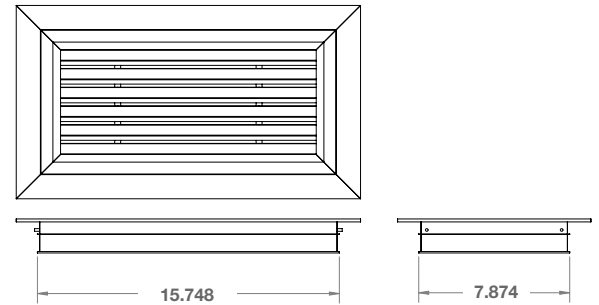

Cool Wall Advantage Dimensions

Vertical sidewall kit louver dimensions

TV KIT DIMENSIONS

	A	B	C	D	E	F	G	H	I	J
36"	1/2"	39 13/16"	38 7/8"	3"	1 1/2"	N/A	2"	9 5/16"	N/A	7 1/16"
48"	1/2"	51 7/8"	50 7/8"	3"	1 1/2"	30 1/2"	2"	9 5/16"	21"	7 1/16"
63"	1/2"	66 1/16"	65 1/16"	3"	1 1/2"	30"	2"	9 5/16"	21"	6 5/16"
72"	1/2"	75 13/16"	74 13/16"	3"	1 1/2"	39 7/16"	2"	9 5/16"	21"	7 1/16"

Top mounting flange on 63" kit attaches to front face of 2x4 rather than back
36" size features 2 venting holes, stabilizers are not needed for install

Horizontal sidewall kit louver dimensions

Cool Wall Advantage Framing Dimensions