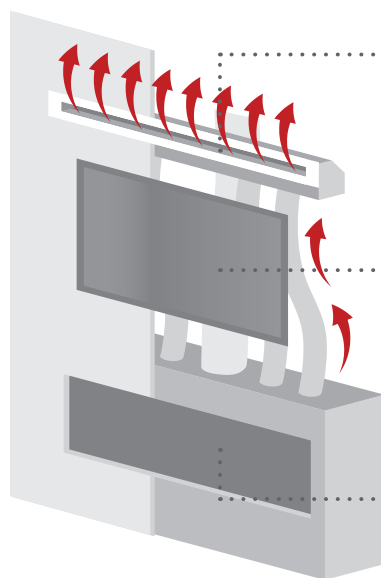

Distinction Cool Wall Advantage

*Elegance & heat,
exactly where you want it.*

*Diverting heat away from the wall,
keeping your tv or artwork safe.*

190°F / 87°C Heat Vent

Heat is diverted through the Cool Wall Advantage kit, safely bypassing the space above the fireplace.

100°F / 38°C Cool Wall*

Wall temperature is cool, creating an area safer for mounting a TV, or hanging artwork.

550°F / 287°C Glass

Reduced glass temperature, combined with the provided screen creates a safe viewing area.

*100°F / 38°C temperature taken at 30" above fireplace opening