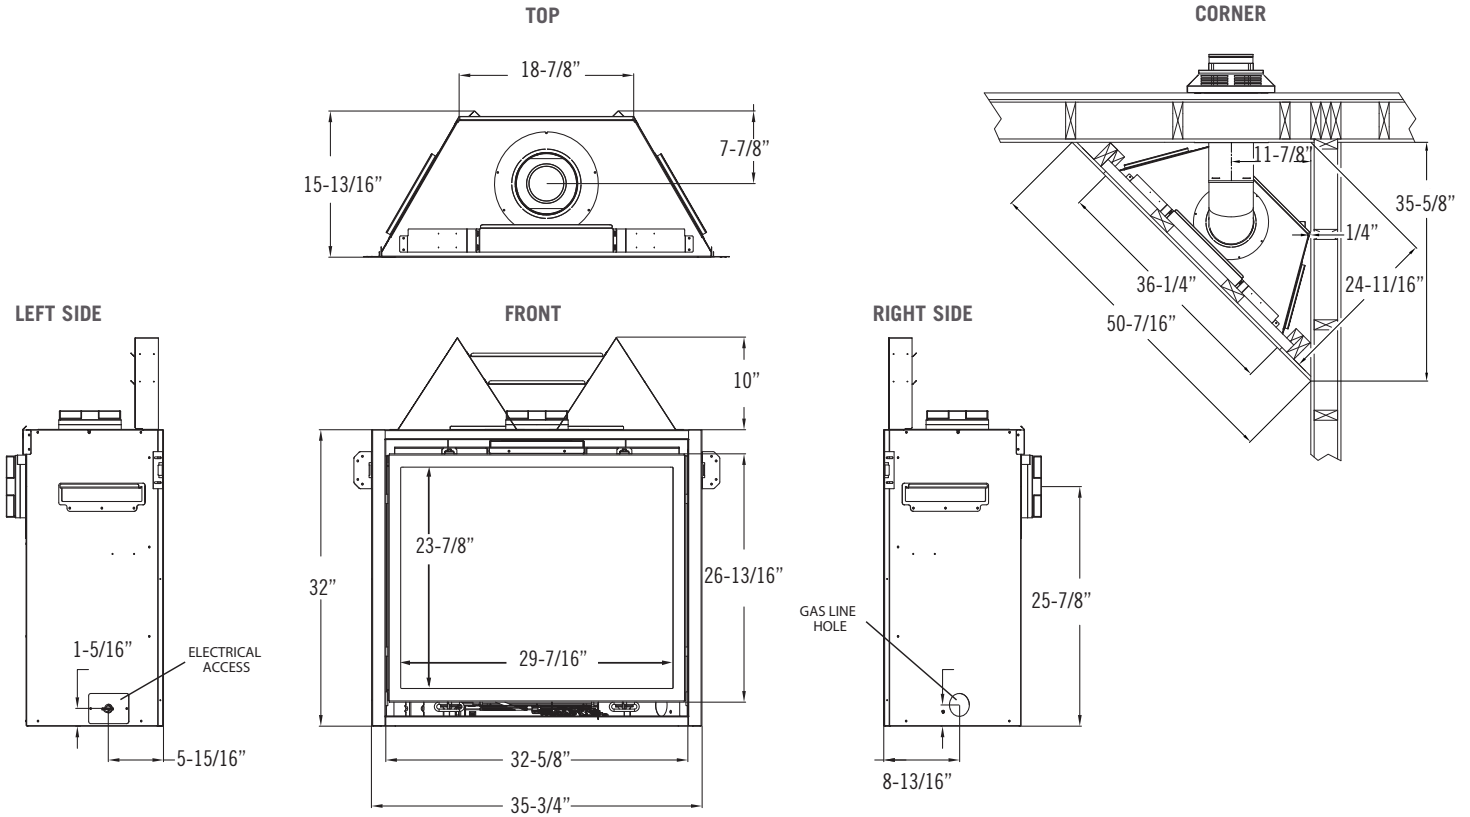

Bayport 36

Outdoor Covered Fireplace Install

- Fireplace operation is approved from 40 degrees F to 110 degrees F
- All wiring connections shall be in accordance with outdoor requirements of NECA NFPA 70
- All clearances and requirements in your appliance manual must be adhered to