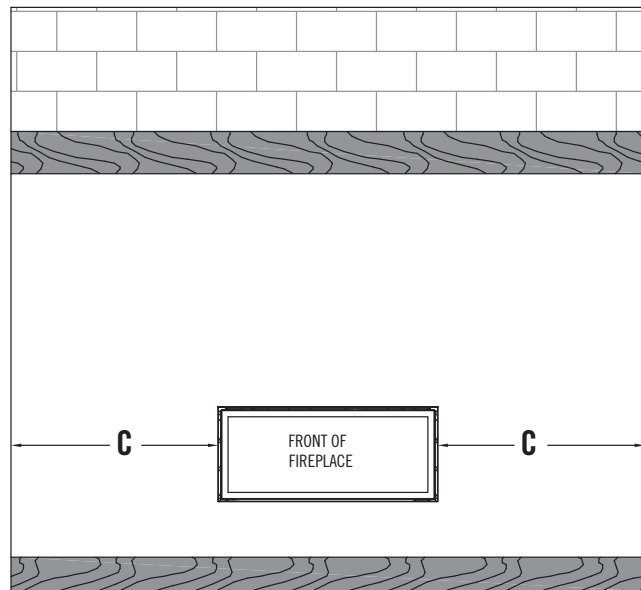

The width of the overhang to each side of the appliance (C) must be a minimum of 1/2 or greater of the roofline elevation (B) above the base of the fireplace.

EXAMPLE: If roofline (B) is 10 ft. about the base of the fireplace, the overhang (A) must be 5 ft. or greater. The width of the overhang to EACH side of the fireplace (C) must be 5 ft. or greater.