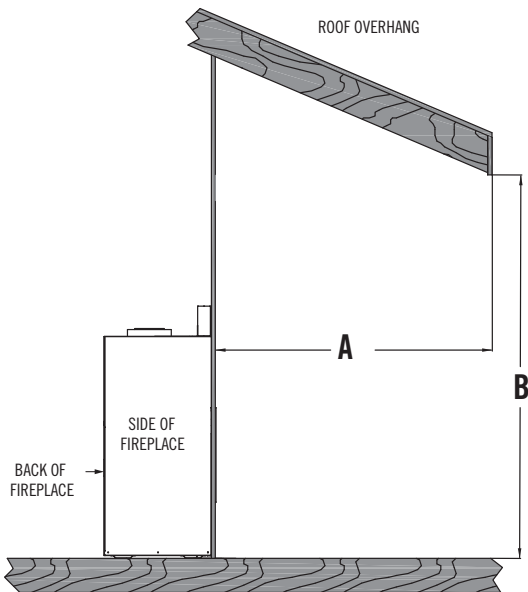

The overhang (A) must be a minimum of 1/2 or greater of the roofline elevation (B) above the base of the fireplace.

The width of the overhang to each side of the appliance (C) must be a minimum of 1/2 or greater of the roofline elevation (B) above the base of the fireplace.